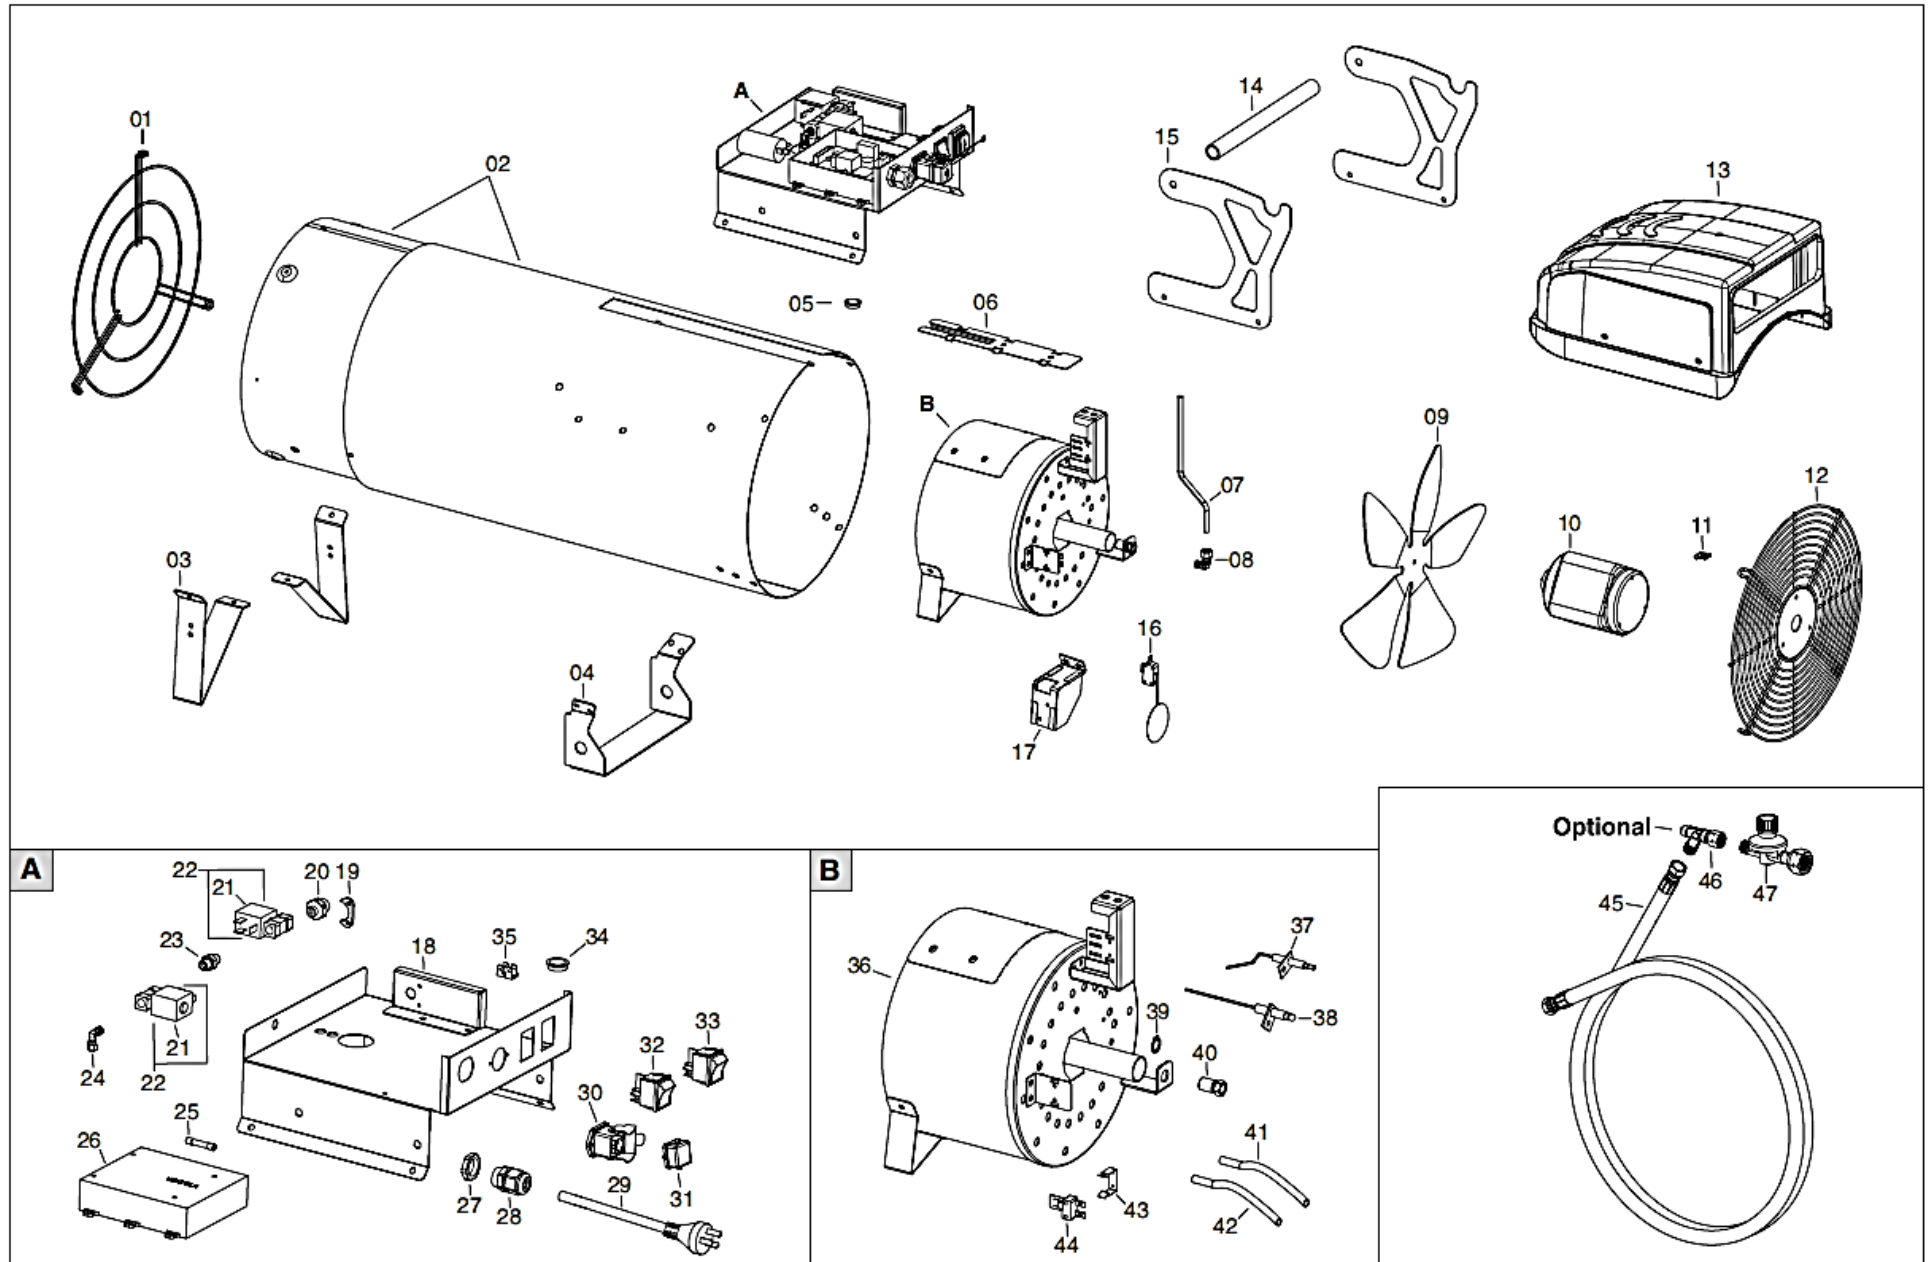

J45A EXPLODED VIEW & PART NUMBERS

PL 01/18		From S/N
		48800001
POS	PART NUMBER	DESCRIPTION
1	BDP30180	Outlet grill
2	BDG034569010	Body
3	BDG032039005	Support
4	BDG031899005	Support
5	BDC30348	Cable protection
6	BDG031909010	Stirrup
7	BDI42003	Gas supply pipe
8	BDI30869	Connection bicone
9	BDT10277	Fan
10	BDE10744	Motor
11	BDM20412	Lock plate
12	BDP30175	Inlet grill
13	BDP50141	Control box cover
14	BDG031919005	Handle
15	BDG031929005	Handle support
16	BDG03457	Stirrup
17	BDE104572	Microswitch with plate
18	BDG032099005	Support plate
19	BDG03194	Fitting lock bracket
20	BDI30739	Brass fitting
21	BDT30235	Solenoid valve
22	BDT30236	Solenoid coil
23	BDI20104	Iron fitting
24	BDI30860	Connection bicone
25	BDE10303	Fuse
26	BDE40136	Flame control box
27	BDE20965	Cable fastener nut
28	BDE20964	Cable fastener
29	BDE30493	Power cord
30	BDE20640	Thermostat plug
31	BDE20665	Thermostat plug cover

32	BDE10133	Reset button
33	BDE10102P	Switch
34	BDC30388	Cable protection
35	BDM20616	Terminal board to rivet
36	BDG03467	Combustion head
37	BDE10213	Ignition electrode
38	BDE10214	Ionisation electrode
39	BDM20317	Seeger ring
40	BDI33024	Nozzle
41	BDE00389	H.T. Cable connect.
42	BDE00581	Ionisation cable
43	BDM20428	Stirrup
44	BDE50103	Safety thermostat
45	BDI40562	Gas hose
46	BD03AC504	Excess flow valve
47	BDT30332US	Pressure regulator